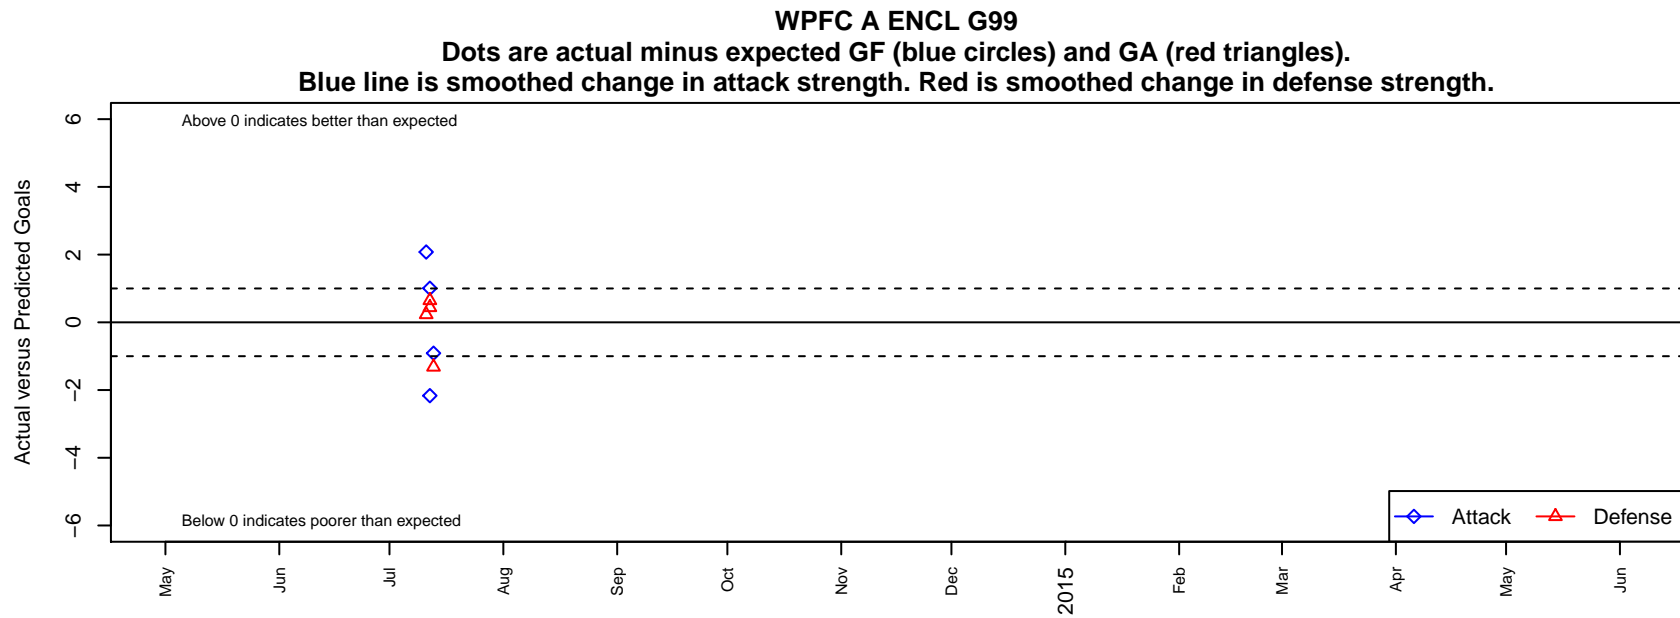

WPFC A ENCL G99

Washington Premier FC
Tacoma, WA
G99 total strength=1824
attack=55.08 defense=22.02

alt names used:
WASHINGTON PREMIER FC ECNL 99 (WA)

Venues played:
2014 Nike Crossfire Challenge Gold U15